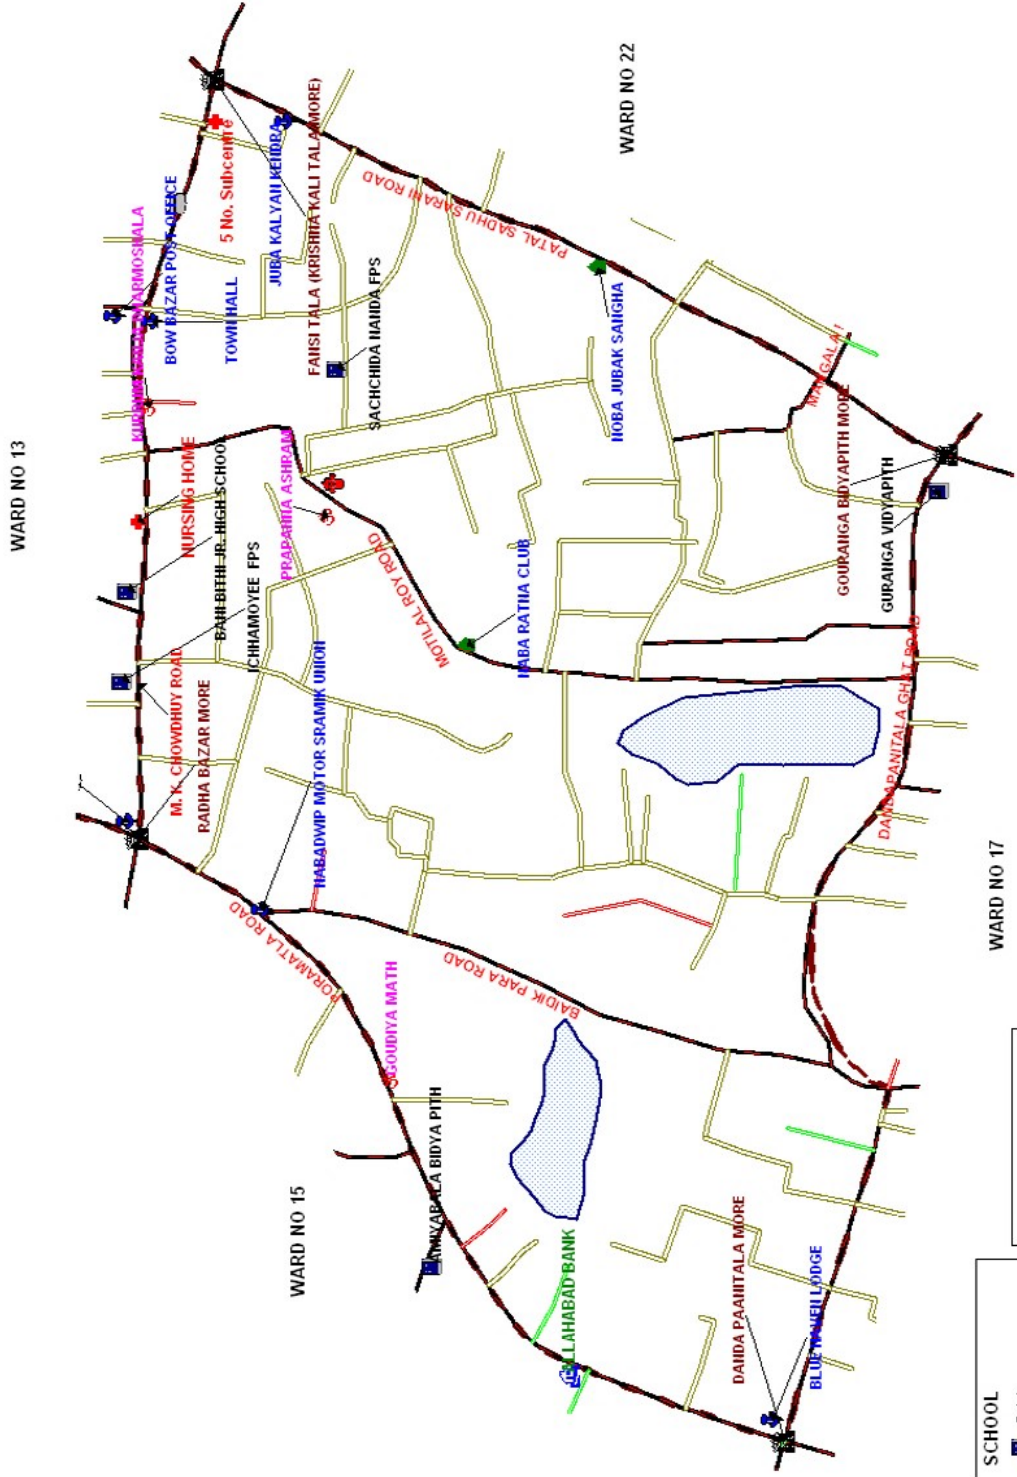

BASE MAP OF WARD NO. 12 NABADWIP MUNICIPALITY

	SCHOOL
	RELIGIOUS PLACE
	TEMPLE
	MASJID
	PUMPING STATION
	IMPORTANT JUNCTION
	IMPORTANT PLACES
	HERITAGE PLACE
	health centre
	GOVT OFFICE
	DUSTBIN
	COLLEGE
	Point

	CLUB
	RAIL
	KANCHA ROAD
	CONCRETE ROAD
	BRICK ROAD
	BLACKTOP ROAD
	RIVER
	PONDS
	CANAL
	WARD BOUNDARY
	Region
	Region
	Region
	Region