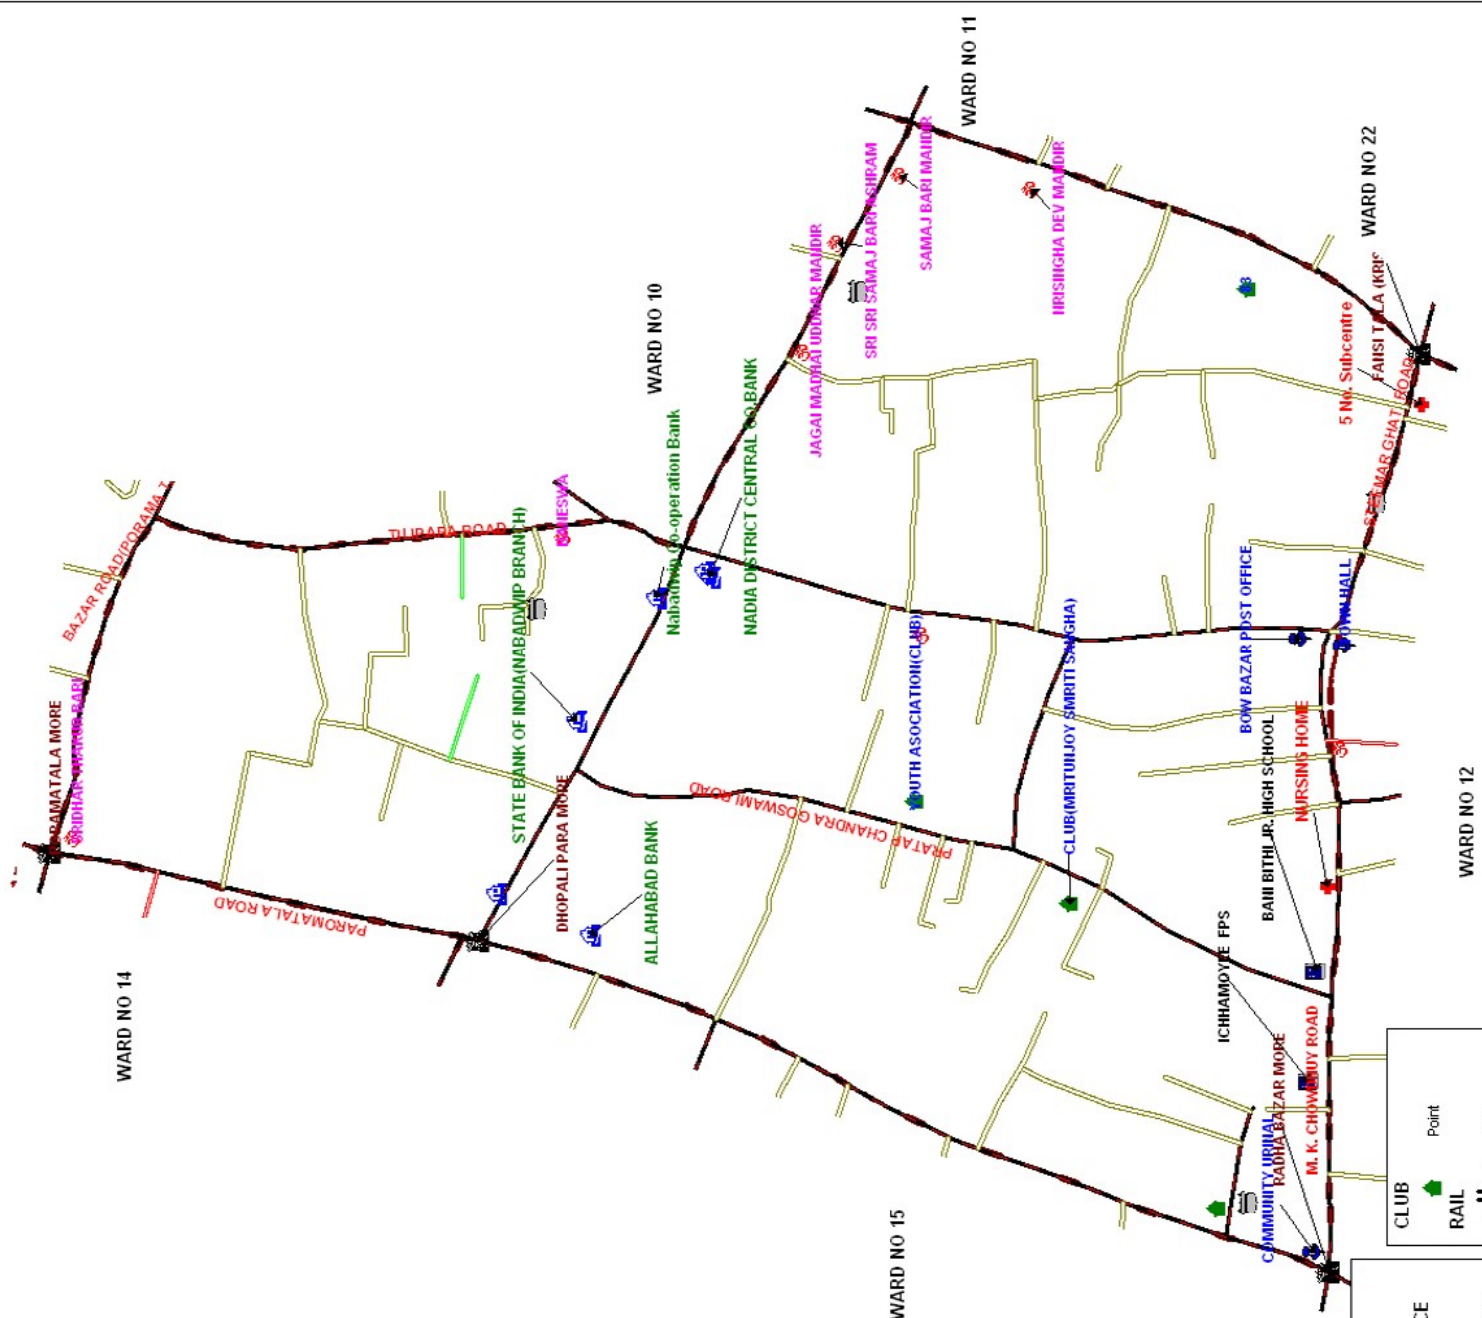

BASE MAP OF WARD NO. 13 NABADWIP MUNICIPALITY

SCHOOL	CLUB
RELIGIOUS PLACE	RAIL
TEMPLE	KANCHA ROAD
MASJID	CONCRETE ROAD
PUMPING STATION	BRICK ROAD
IMPORTANT JUNCTION	BLACKTOP ROAD
IMPORTANT PLACES	RIVER
HERITAGE PLACE	PONDS
health centre	CANAL
GOVT OFFICE	WARD BOUNDARY
DUSTBIN	Region
COLLEGE	Region
Point	Region